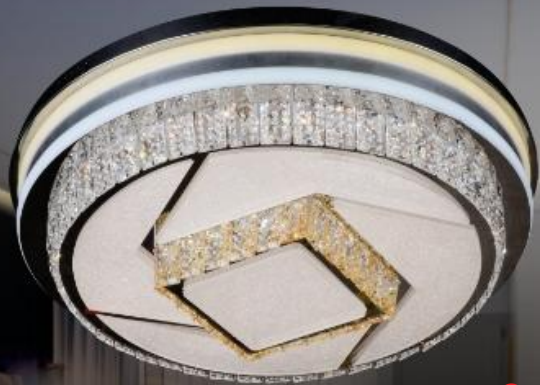

**MLF 7576**

Ø600 x H360

LED 80W

**4.000.000đ**

**ML 11055**

Ø600 x H200  
LED 80W  
3.750.000d

**ML 8076**

Ø600 x H300  
LED SMD  
3.000.000d