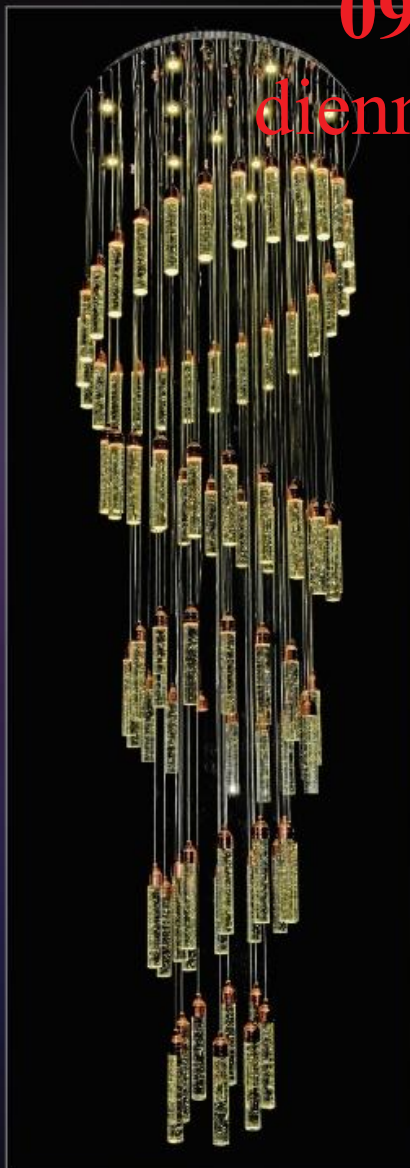

**36.250.000đ**

**TL 88080/38**

Ø800 x H2400  
LED 25W x 9

24.500.000đ

**TL 88855/86**

Ø800 x H2700  
LED 25W x 13

37.250.000đ

**TL 99911/41**