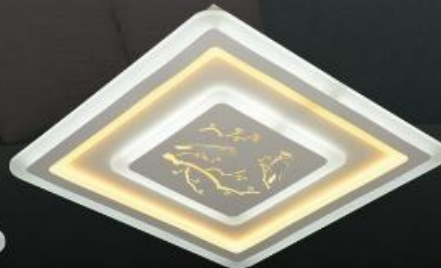

ML B102
500 x H50
LED 90W
2.400.000đ