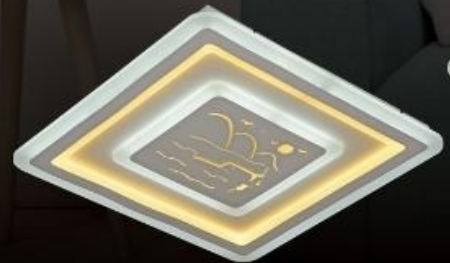

ML B101
500 x H50
LED 90W
2.400.000đ