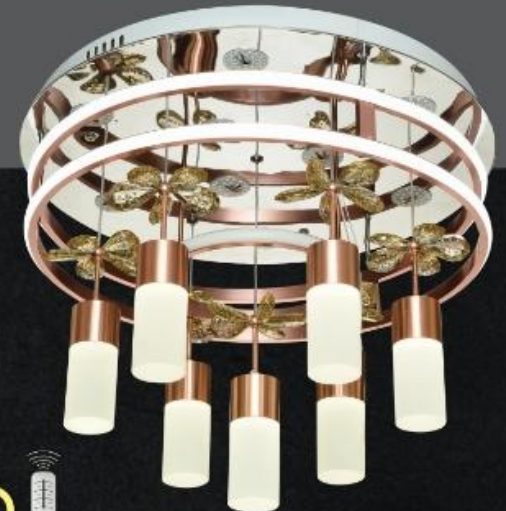

ML 8389
Ø600 x H300
LED 80W
4.150.000đ