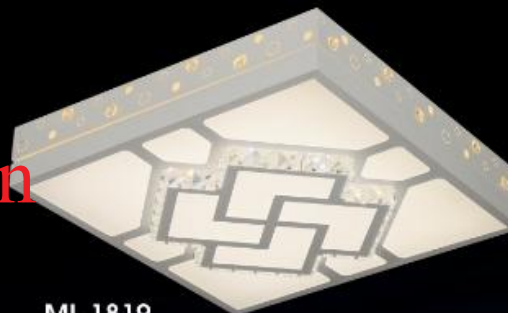

ML 1819

□ 550 x H90
LED 80W
3.000.000đ