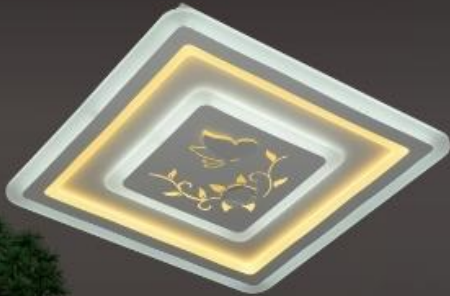

ML B103
500 x H50
LED 90W
2.400.000đ