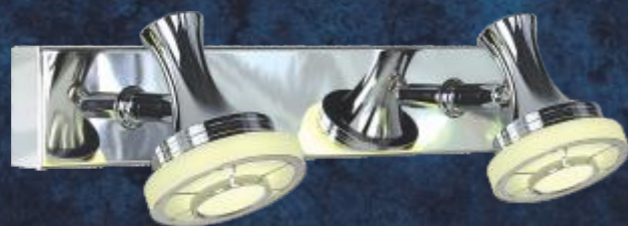

NS 09/2

LED 10W L300
● 4500K
819.000đ

NS 09/3

LED 15W L460
● 4500K
1.100.000đ

NS 08/2

LED 10W L300
● 4500K
819.000đ

NS 08/3

LED 15W L460
● 4500K
1.100.000đ