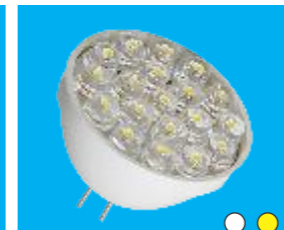

LED 3W - MR16 60.000đ
● 3500K ○ 6500K

Cup Light ○ ● 16.000đ
12V - 20W / 220V - 35W

LED Lamp cup MR16 28.000đ
Colors light ○ ● ● ● ● ●

LED 7W - E27 85.000đ
● 3500K ○ 6500K

LED 3W Đèn Vách 53.000đ

LED 3W Đèn Thả 79.000đ