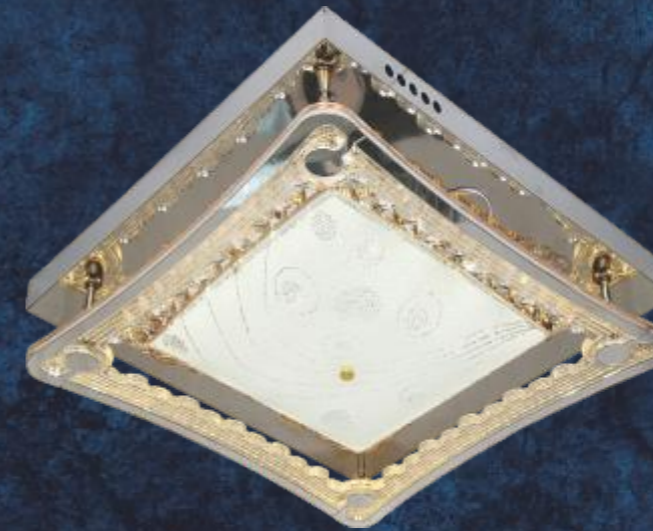

Ceiling lamp Luxury style

NM 1036 LED 3 modes
480 x H100, 48w ●●●
1.360.000đ