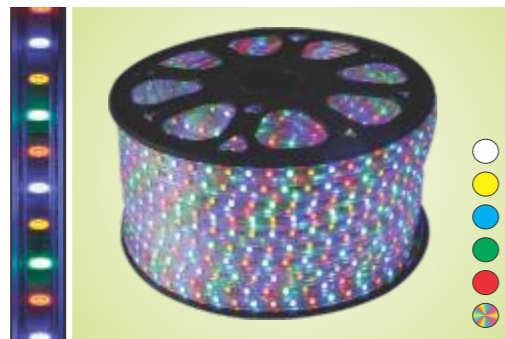

3529 Purple 1.850.000đ

3529 Cyan 1.800.000đ

lights roll LED

LED 50-50

- Specifications:**
 - 60 LED / 1m
 - Size 6 x 10mm
 - Length 100m/roll
 - Cut \approx 1m

50-50 7 color control 4.000.000đ

3529 Dard Yellow 1.800.000đ