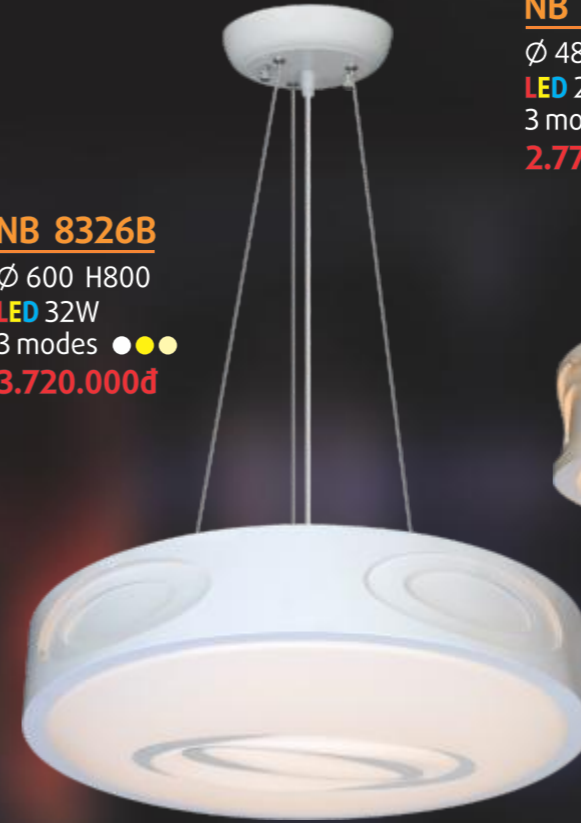

NB 9672

Ø 450 H900
LED 18W
● 3500K
1.990.000đ

NB 8326B

Ø 600 H800
LED 32W
3 modes ●●●
3.720.000đ

NAM LONG Netviet®
lighting Decor

*Drop lights
Luxury style*

NB 8326A

Ø 480 H800
LED 24W
3 modes ●●●
2.770.000đ