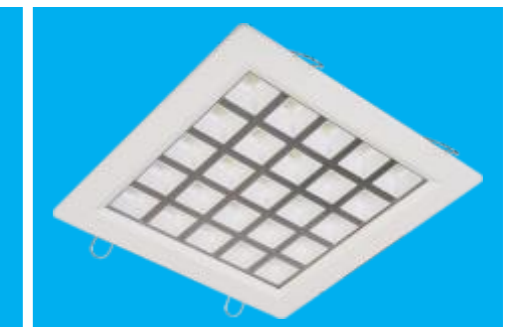

NH 311 44.000đ

NH 535 LED 14W ● ○
Ø230 x H120 x H70 x 200 x 90
274.000đ

NH 543 LED COB 3W
Ø90 x H 60 x 70 ○
76.000đ

NH 536 LED COB 7W
Ø120 x H 70 x 90 ○
140.000đ

NH 518 LED 4W
Ø100 x H 36 x 70 ●
151.000đ

NH 520 LED 16W
Ø180 x H 36 x 150 ●
356.000đ