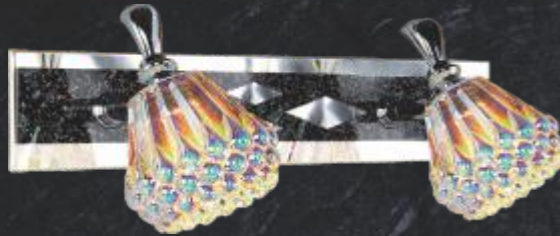

LED 10W L300
● 4500K
781.000đ

NS 12/3

LED 18W L550
● 4500K
1.400.000đ

NS 20/1
LED 3W L150
● 4500K
252.000đ

NS 20/2
LED 6W L300
● 4500K
495.000đ

NS 20/3
LED 9W L480
● 4500K
633.000đ

NS 21/3
LED 9W L480
● 4500K
633.000đ