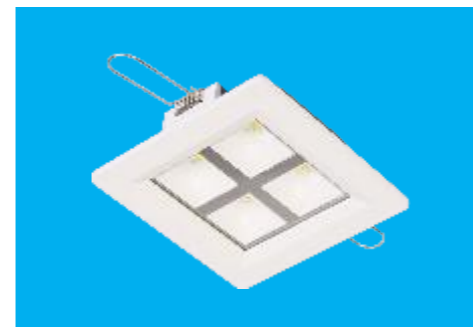

NH 311 44.000đ

NH 535 LED 14W ● ○
Ø230 x H120 x H70 x 200 x 90
274.000đ

NH 543 LED COB 3W
Ø90 x H 60 x 70 ○
76.000đ

NH 536 LED COB 7W
Ø120 x H 70 x 90 ○
140.000đ

NH 518 LED 4W
Ø100 x H 36 x 70 ●
151.000đ

NH 520 LED 16W
Ø180 x H 36 x 150 ●
356.000đ