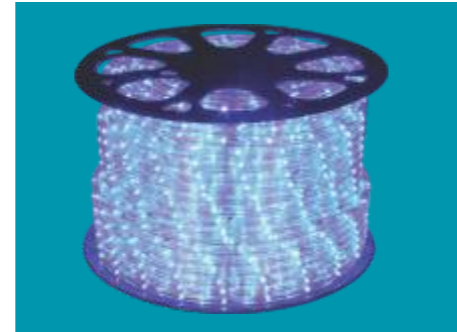

3529 Cyan 1.800.000đ

lights roll LED

LED 50-50

1. **Specifications:**
   - 60 LED / 1m
   - Size 6 x 10mm
   - Length 100m/roll
   - Cut $\approx$ 1m