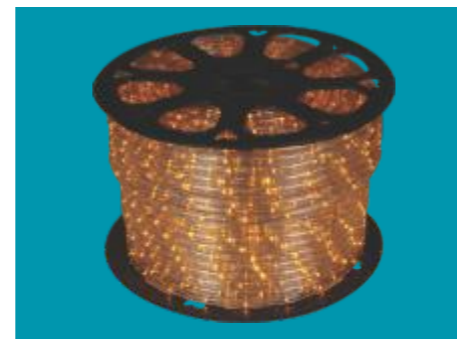

3529 Purple 1.850.000đ

3529 Cyan 1.800.000đ

lights roll LED

LED 50-50

- Specifications:**
 - 60 LED / 1m
 - Size 6 x 10mm
 - Length 100m/roll
 - Cut \approx 1m

50-50 7 color control 4.000.000đ

3529 Dard Yellow 1.800.000đ