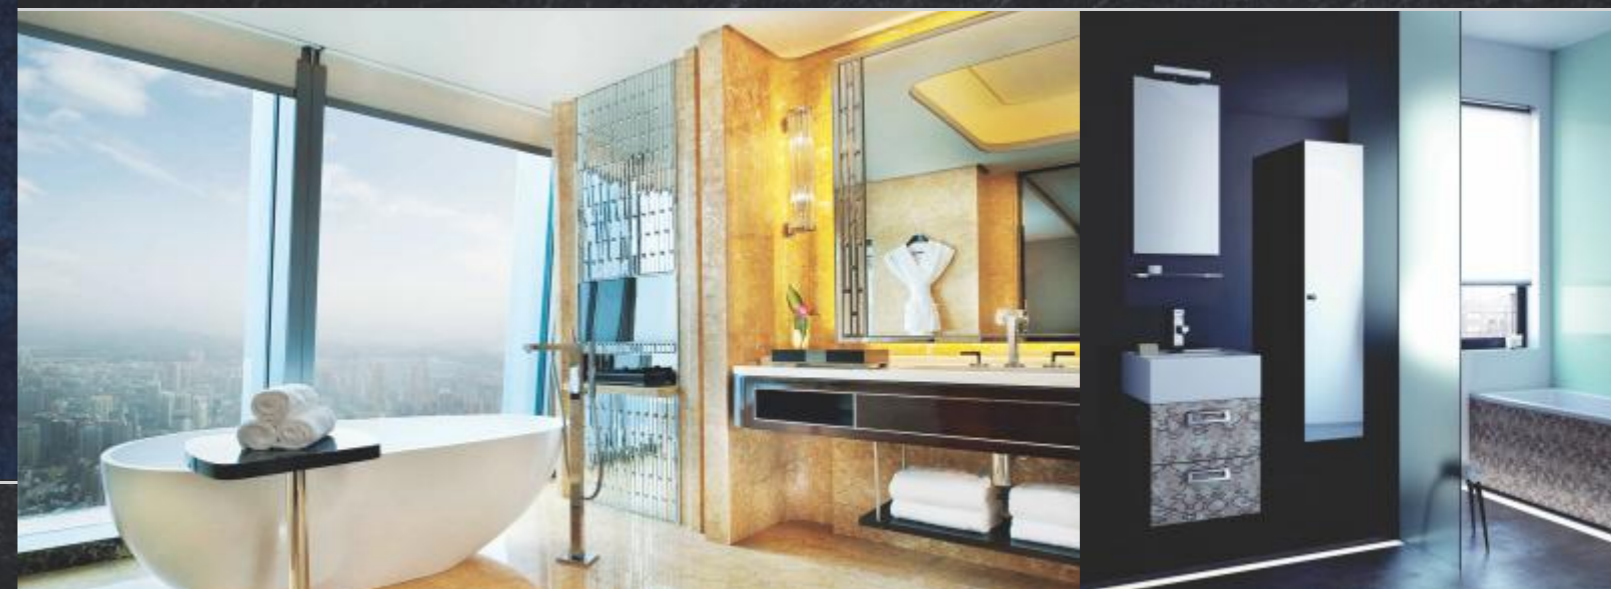

NS 08/3

LED 15W L460
● 4500K
1.100.000đ